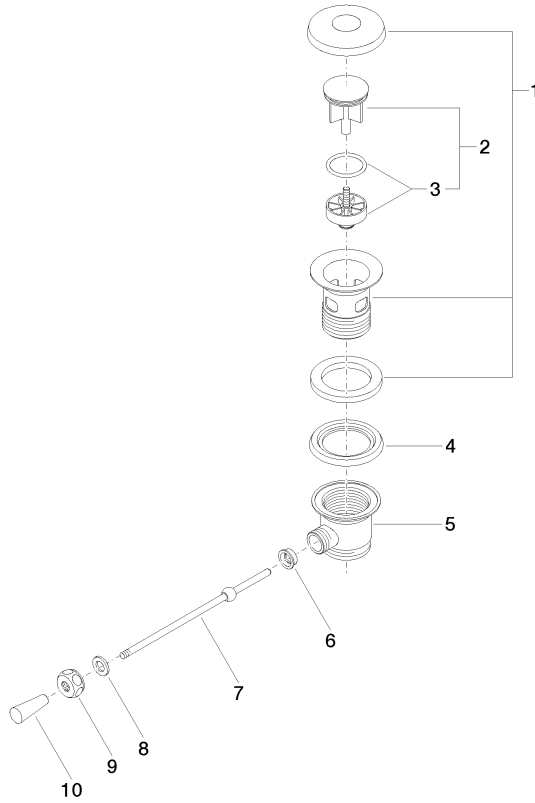

10 300 970

- length of knee lever 185 mm
- Only suitable for basins with an overflow.

Fits: IMO, LULU, MADISON, MEM, TARA,  
CL.1, LISSÉ, VAIA, META, CYO

	Brushed Chrome	10 300 970-93
	Chrome	10 300 970-00
	Brushed Platinum	10 300 970-06
	Platinum	10 300 970-08
	Durabress (23kt Gold)	10 300 970-09
	Dark Chrome	10 300 970-19
	Light Gold	10 300 970-26
	Brushed Light Gold	10 300 970-27
	Brushed Durabress (23kt Gold)	10 300 970-28
	Matte Black	10 300 970-33
	Brushed Bronze	10 300 970-42
	Brushed Champagne (22kt Gold)	10 300 970-46
	Champagne (22kt Gold)	10 300 970-47
	Brushed Dark Platinum	10 300 970-99

10 300 970

10 300 970

Parts for other finishes can be found here: [Chrome](#)

**Spare parts list**

No.	Item Number	Name	Quantity used	Delivery time
1	90 11 01 026 00-93	cup	1	20
2	04 31 20 016 00-93	plug	1	-
Spare part can no longer be ordered, please order the replacement item				
3	04 28 10 026 00 90	accessories	1	2
4	09 14 03 025 90	seal	1	2
5	09 11 01 023-93	cup	1	20
6	09 14 05 040 90	seal	1	2
7	09 31 09 055-93	pull-rod	1	20
8	09 30 11 049 90	disc	1	2
9	09 23 30 003-93	nut	1	20
10	09 20 01 040-93	handle	1	20