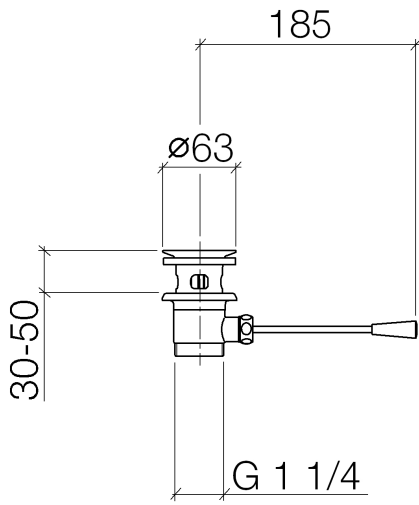

10 300 970

- length of knee lever 185 mm
- Only suitable for basins with an overflow.

Fits: IMO, LULU, MADISON, MEM, TARA,  
CL.1, LISSÉ, VAIA, META, CYO

	Brushed Chrome	10 300 970-93
	Chrome	10 300 970-00
	Brushed Platinum	10 300 970-06
	Platinum	10 300 970-08
	Durabress (23kt Gold)	10 300 970-09
	Dark Chrome	10 300 970-19
	Light Gold	10 300 970-26
	Brushed Light Gold	10 300 970-27
	Brushed Durabress (23kt Gold)	10 300 970-28
	Matte Black	10 300 970-33
	Brushed Bronze	10 300 970-42
	Brushed Champagne (22kt Gold)	10 300 970-46
	Champagne (22kt Gold)	10 300 970-47
	Brushed Dark Platinum	10 300 970-99

10 300 970

10 300 970

Parts for other finishes can be found here: [Chrome](#)

**Spare parts list**

No.	Item Number	Name	Quantity used	Delivery time
1	90 11 01 026 00-93	cup	1	20
2	04 31 20 016 00-93	plug	1	-
Spare part can no longer be ordered, please order the replacement item				
3	04 28 10 026 00 90	accessories	1	2
4	09 14 03 025 90	seal	1	2
5	09 11 01 023-93	cup	1	20
6	09 14 05 040 90	seal	1	2
7	09 31 09 055-93	pull-rod	1	20
8	09 30 11 049 90	disc	1	2
9	09 23 30 003-93	nut	1	20
10	09 20 01 040-93	handle	1	20